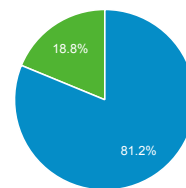

Page Title	Pageviews	Bounce Rate
Online Detainee Locator System	604,146	14.91%
ICE	184,620	45.52%
ICE seeks public's help to identify 'John Doe' child predator   ICE	137,174	92.36%
Sistema Internet para Localizador de Detenidos	123,504	18.41%
Student and Exchange Visitor Program   ICE	68,567	38.42%
Detention Facility Locator   ICE	38,989	42.22%
General Contact Information   ICE	36,611	53.05%
ICE arrests wanted child predator following public tip   ICE	32,848	88.84%
Enforcement and Removal Operations Field Offices   ICE	30,074	53.18%
Student Process Steps: How to Navigate the U.S. Immigration System   ICE	28,685	47.89%

Visits by Source

google (direct) m.facebook.com ice.gov yahoo Other

New vs. Returned Visitors

New Visitor Returning Visitor

Visits by Social Network

Social Network	Sessions
Facebook	153,135
Twitter	4,204
WordPress	327
Naver	257
reddit	242
Blogger	229
LinkedIn	186
Yahoo! Answers	89
wikiHow	70
Google+	30