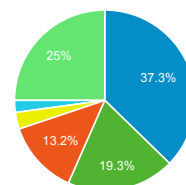

ICE.gov Web Analytics

Mar 1, 2015 - Mar 31, 2015

Total Visits

829,209

% of Total: 100.00% (829,209)

Avg. Visit Duration

00:02:19

Avg for View: 00:02:19 (0.00%)

Pageviews

2,058,840

% of Total: 100.00% (2,058,840)

Unique Visitors

596,294

% of Total: 100.00% (596,294)

Avg. Pages / Visit

2.48

Avg for View: 2.48 (0.00%)

Avg. Time on Page

00:01:33

Avg for View: 00:01:33 (0.00%)

Bounce Rate

57.99%

Avg for View: 57.99% (0.00%)

Top Pages

Page Title	Pageviews	Bounce Rate
Online Detainee Locator System	604,146	14.91%
ICE	184,620	45.52%
ICE seeks public's help to identify 'John Doe' child predator | ICE	137,174	92.36%
Sistema Internet para Localizador de Detenidos	123,504	18.41%
Student and Exchange Visitor Program | ICE	68,567	38.42%
Detention Facility Locator | ICE	38,989	42.22%
General Contact Information | ICE	36,611	53.05%
ICE arrests wanted child predator following public tip | ICE	32,848	88.84%
Enforcement and Removal Operations Field Offices | ICE	30,074	53.18%
Student Process Steps: How to Navigate the U.S. Immigration System | ICE	28,685	47.89%

Visits by Source

google (direct) m.facebook.com ice.gov yahoo Other